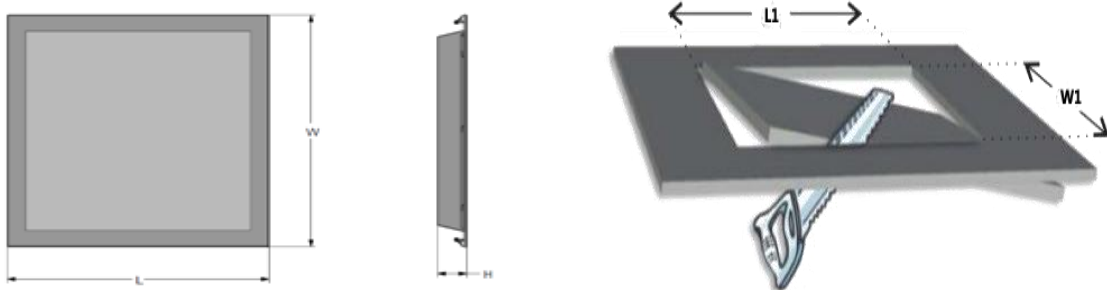

## Dimensions & Weight

<b>Length ( L )</b>	600 mm
<b>Width ( W )</b>	600 mm
<b>Height ( H )</b>	60 mm
<b>Product weight</b>	3.6 kg
<b>Mounting hole length ( L1 )</b>	580 mm
<b>Mounting hole width ( W1 )</b>	580 mm
<b>Mounting type</b>	Recessed mounting