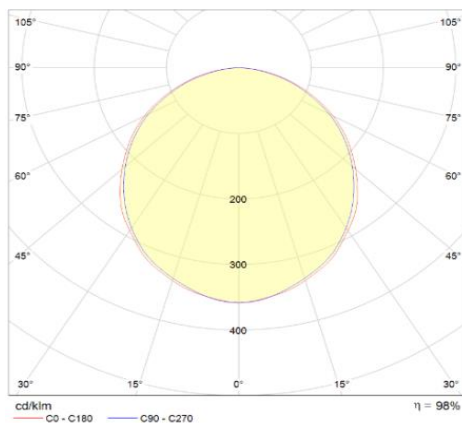

### Electrical Data

Nominal input wattage (AC)	33 W
Lamp output wattage (DC)	28.7 W
Nominal input voltage	220 V AC
Nominal input frequency	50/60 Hz
Nominal input current	0.15 A
Driver efficiency	85-90 %
Lumen/watt	117 lm/w
Power Factor $\lambda$	$\geq 0.90$
Output current tolerance	$\pm 5 \%$

Chromatic Diagram (NW)

### Phometrical Data

Color temperature	2700 - 3300 K	4000 - 4750 K	6500 - 7000 K
Luminous flux	2900 - 3000 lm	3200 - 3400 lm	3150 - 3250 lm
Light color (Destination)	WW	NW	CW
Color rendering index Ra	> 80 - 85	> 85 - 90	> 82 - 87

### Light technical data

Beam angle	Extremely wide distribution, 120°
Light distribution	Symmetric