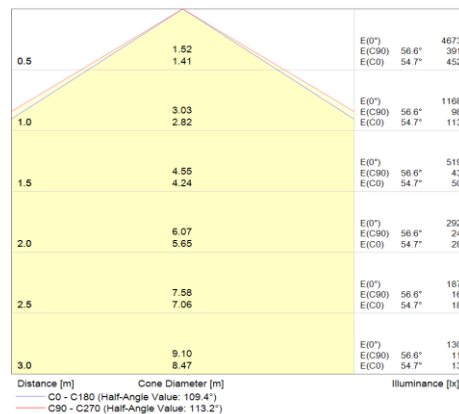

Conic Graph for Naturel White Color

Light technical data

Beam angle	Extremely wide distribution, 120°
Light distribution	Symmetric

Environmental Data

Operating Temperature	-20 / +50 °C
Storage Temperature	-30 / +60 °C