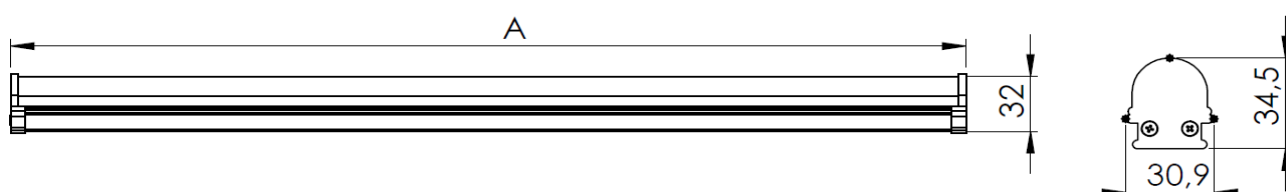

Light technical data

Beam angle	120°
Light distribution	Symmetric

Temperatures

Operating Temperature	-20....+40°C
Storage Temperature	-50....+50°C

Materials

Body material	Aluminum
Body color	Gray
Cover material	Polycarbonate
Cover color	White

IEC Protection class	Class II
Ingress Protection Rating	IP65
Protection against ignition and fire	F,MM
Standarts	

Certificates

Dimensions & Weight

Length (A)	1010 mm
Width	30,9 mm
Height	34,5 mm

Logistical data